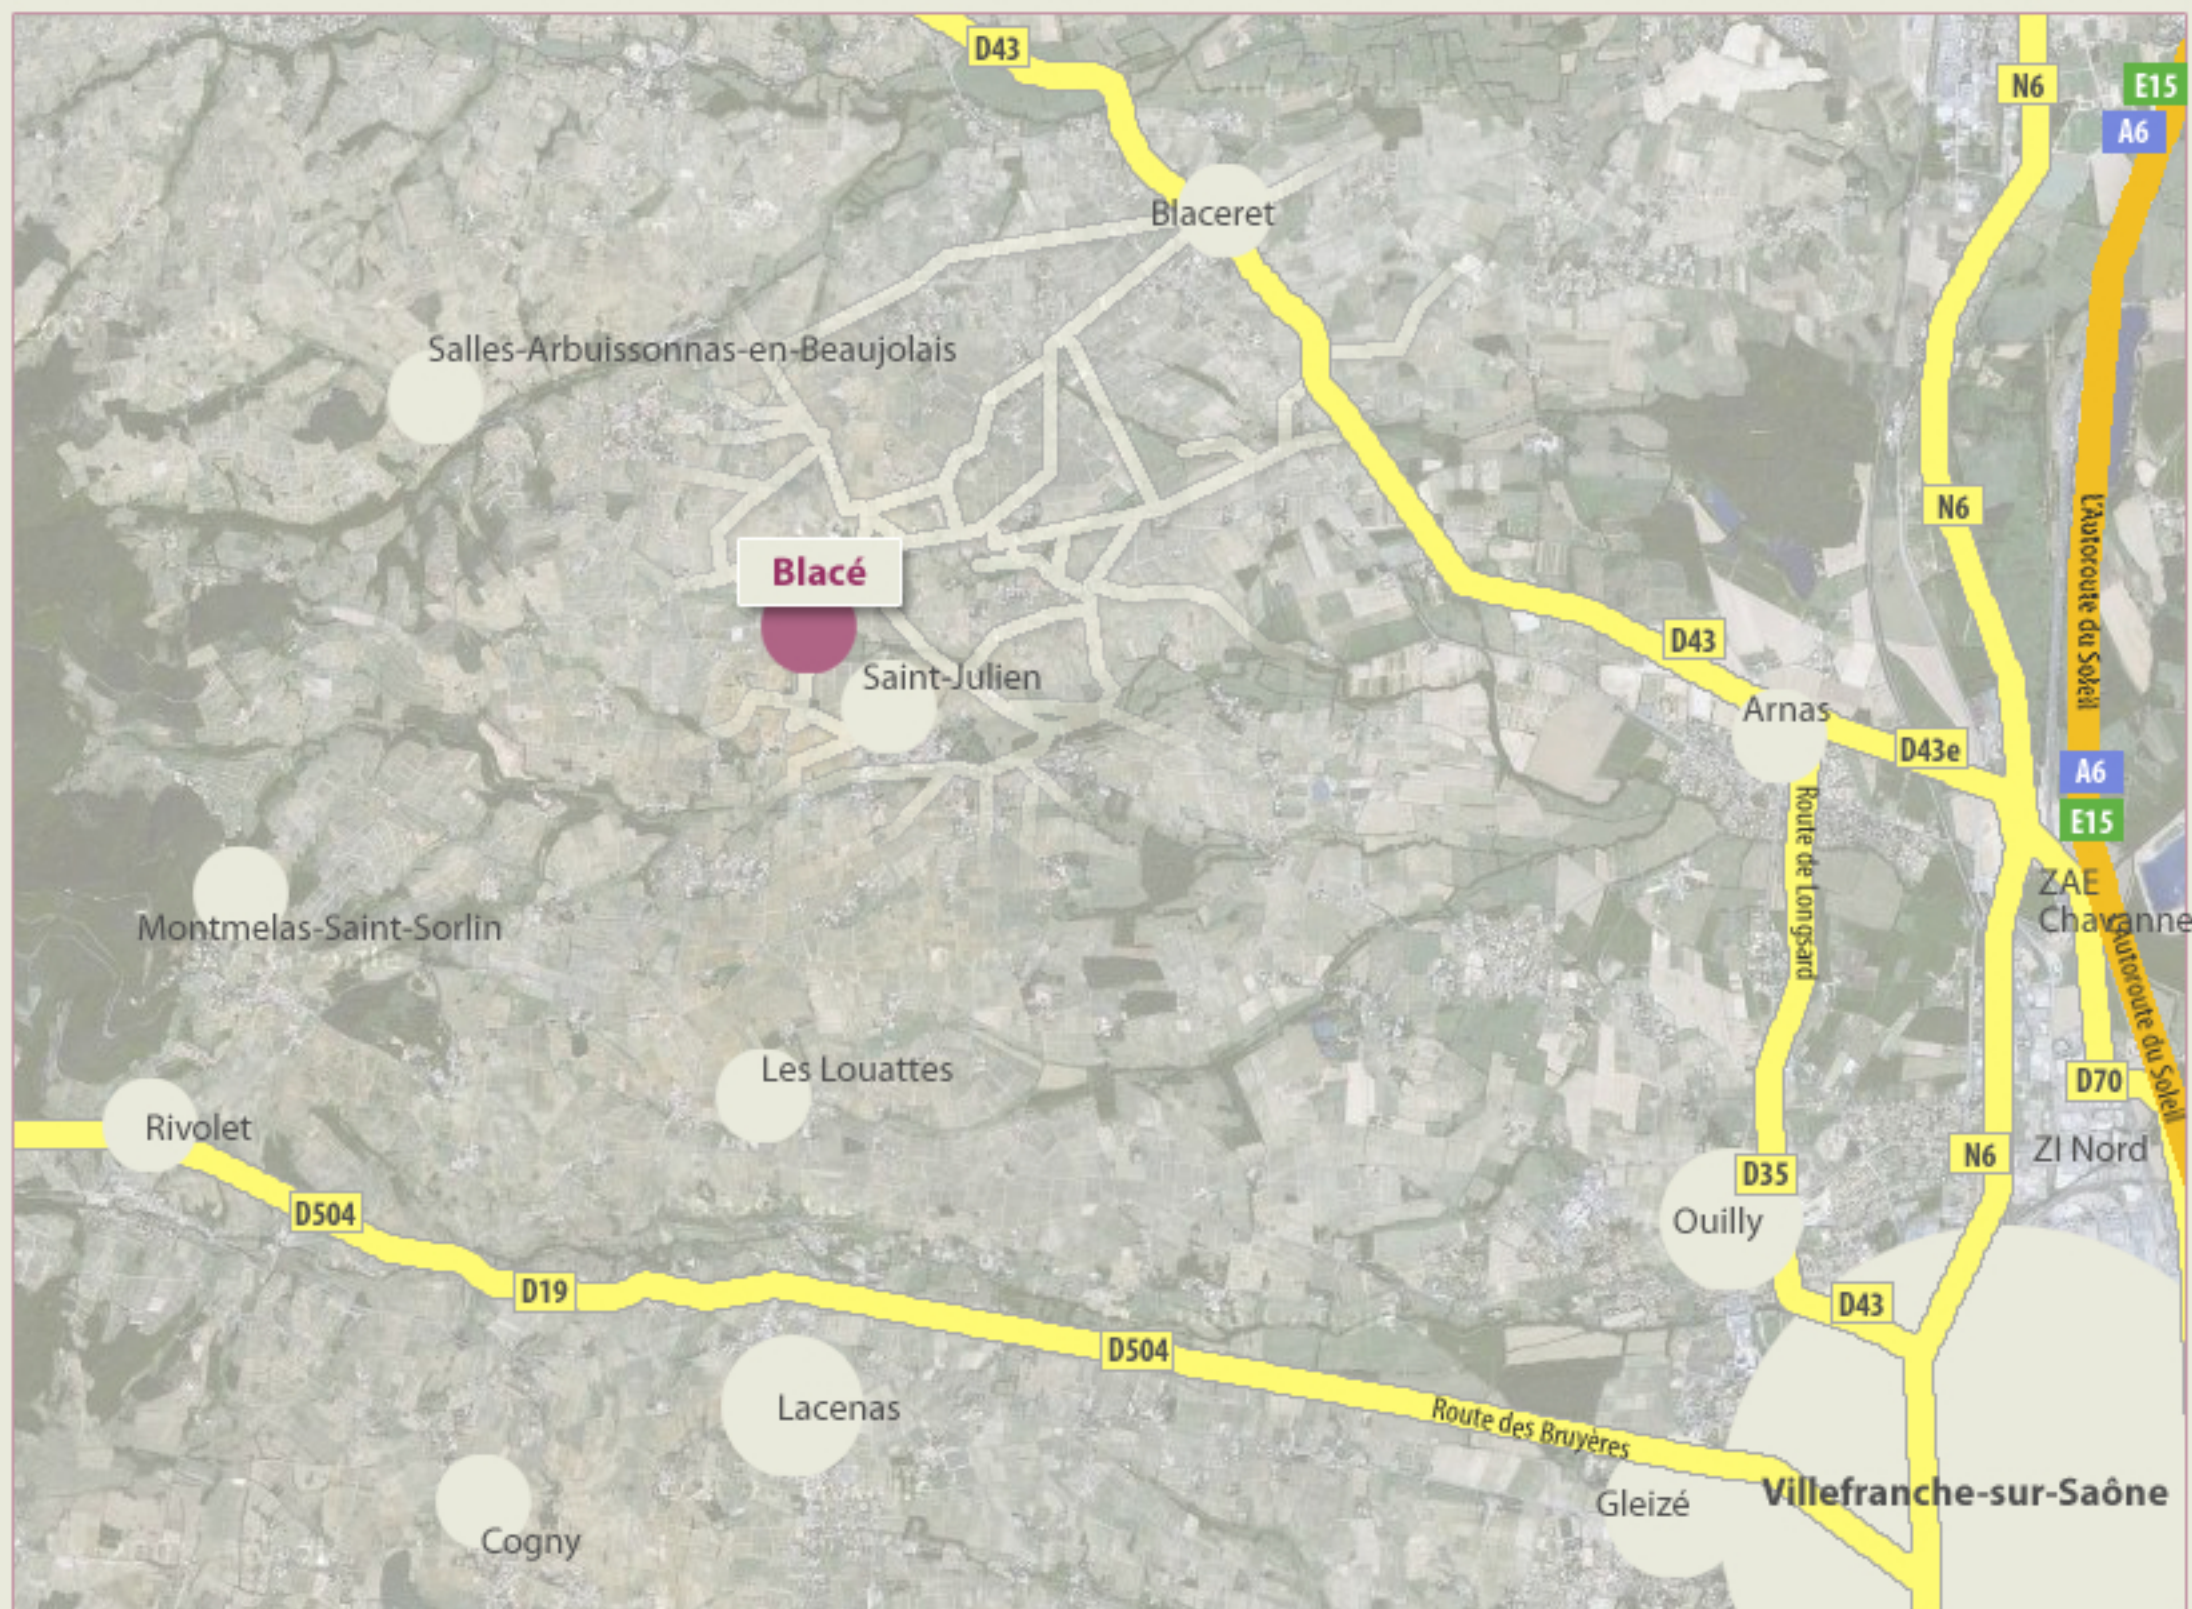

Welcome to the website of the **Townhall of Blacé** in Beaujolais country

Access plan to **Blacé** :

By road: just a few kilometres from the **A6 motorway**, "**Villefranche Nord**" exit, in the direction of Saint-Julien.

By train: TGV station, Macon-Loché, 30 km away - can be reached by car or using the shuttle service + TGV station, Lyon Part-Dieu, 40 km away.

By air: Lyon Saint Exupéry airport, 70 km away